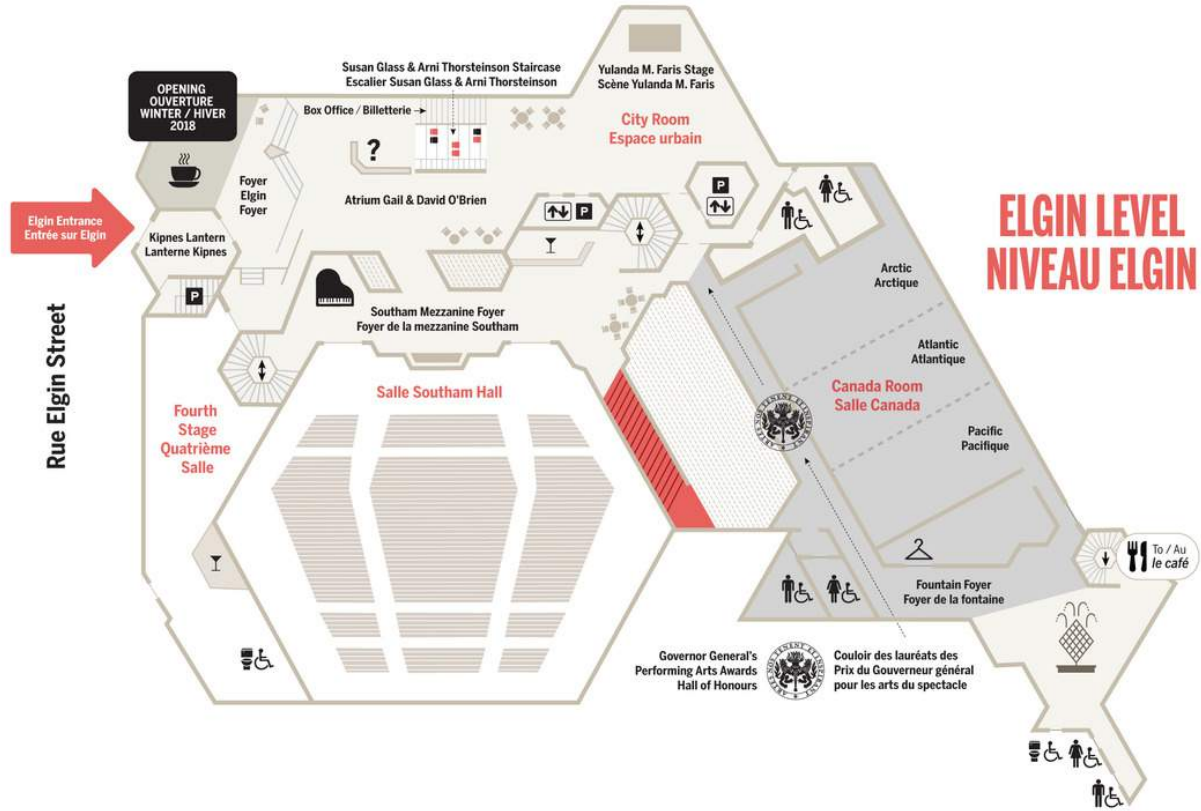

CAPACITY CHART

National Arts Centre Meetings & Events

1 Elgin - Ottawa ON - K1P 5W1

**NATIONAL ARTS CENTRE
CENTRE NATIONAL DES ARTS**

Canada is our stage. Le Canada en scène.

Lantern Room

O'Born Room

Rossy Pavillion

Dimensions in feet

Length	43.4	53.1	37.6
Width	35.4	46.1	36.6
Max Height	45.5	31	13.1
Area (sq. ft.)	1250	2691	1507

Set-ups

Theatre	120	300	150
Banquet (rounds)	80	220	120
Half-rounds	54	132	54
U-Shape	33	45	36
Hollow Square	42	60	42
Reception	100	250	120

Canada Room

2 Sections

1 Section

Arctic/Atlantic/Pacific

Dimensions in feet

Length	109	42	36
Width	63.7	63.7	63.7
Max Height	13	13	13
Area (sq. ft.)	6889	4592	2296

Set-ups

Theatre	1,000	430	225
Banquet (rounds)	600	390	180
Half-rounds	360	210	100
U-Shape	-	75	57
Hollow Square	-	90	66
Reception	800	460	230

Dimensions in feet

Length	40
Width	40
Max Height	25
Area (sq. ft.)	1830

Set-ups

Theatre	180
Banquet (rounds)	140
Half-rounds	72
U-Shape	39
Hollow Square	48
Reception	150